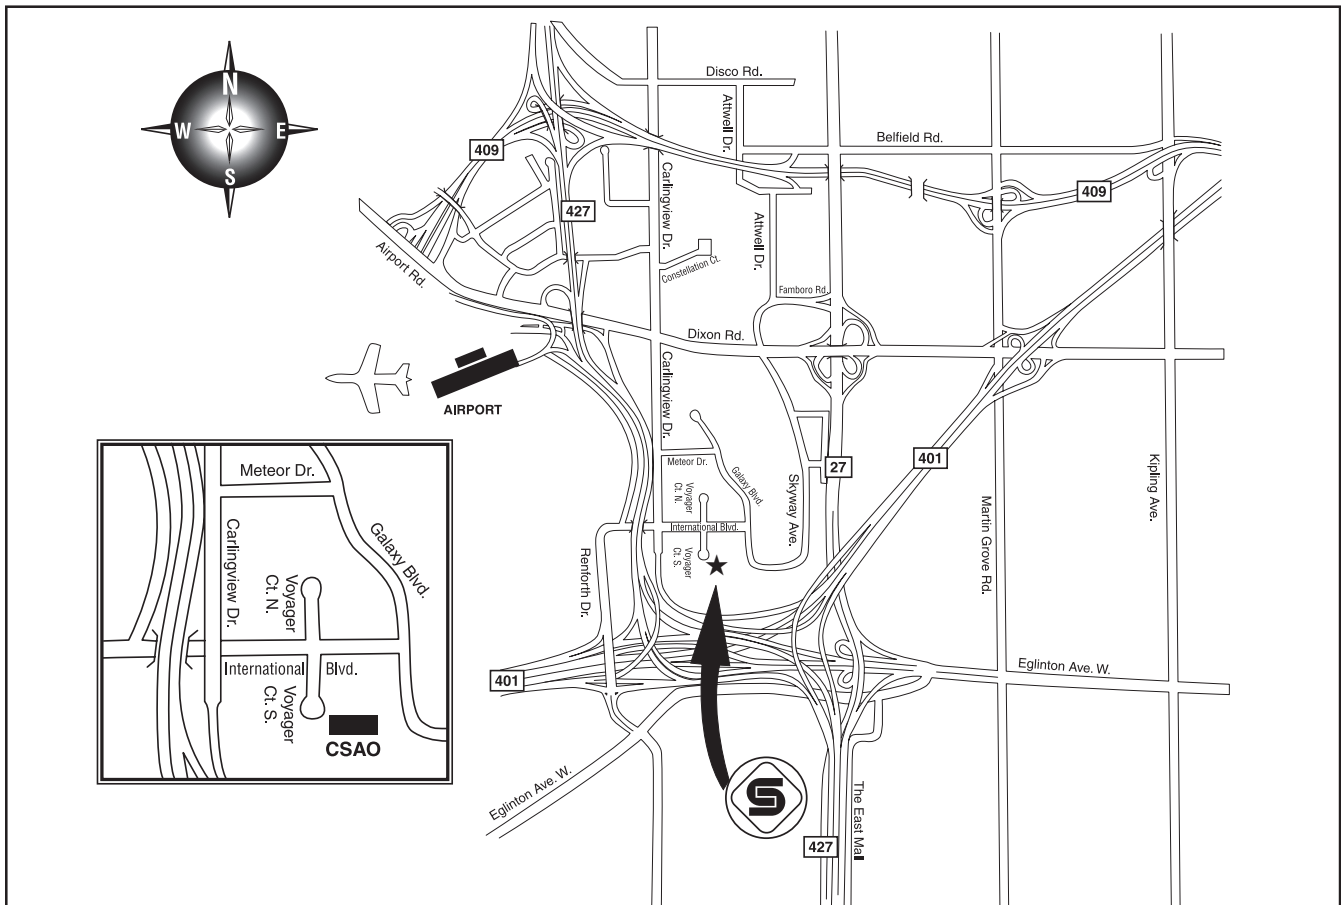

MAP TO CSAO HEAD OFFICE & TRAINING CENTRE

Directions to CSAO's head office and training centre at

21 Voyager Court South, Etobicoke, Ontario M9W 5M7

(416) 674-2726 1-800-781-2726 Fax: (416) 674-8866 info@csao.org www.csao.org

PARKING IS LOCATED BEHIND THE BUILDING, BACKING ONTO MOLSON'S BREWERY.

FROM EAST

401 west to Carlingview Drive. Continue on Carlingview (Molson plant on your right) to traffic light. Turn right onto International Blvd. and right again at the first cross street (Voyager Ct. South).

FROM SOUTH

427 north to Eglinton Ave. Go west on Eglinton and continue to Renforth. Turn right at Renforth, go past car rental outlets, under overpass, continue through lights. You are now on International Blvd. At first cross street (Voyager Ct. South), turn right.

FROM WEST

401 to Renforth Drive. Turn left on Renforth, go past car rental outlets, under overpass, continue through lights. You are now on International Blvd. At first cross street (Voyager Ct. South) turn right.

FROM NORTH (via 27)

27 south to Dixon west. Take Dixon west to first lights (Skyway), turn left, continuing around golf course, past Molson's. Turn left at International Blvd. The first and only cross street is Voyager Ct. Turn left.

FROM NORTH (via 427)

427 south to 409, 409 east one short exit—follow small sign to Attwell. At Attwell go south (left) towards Dixon. Continue straight through lights at Dixon to what has now become Skyway, going around the golf course and past Molson's. Turn left at International Blvd. The first and only cross street is Voyager Ct. Turn left.